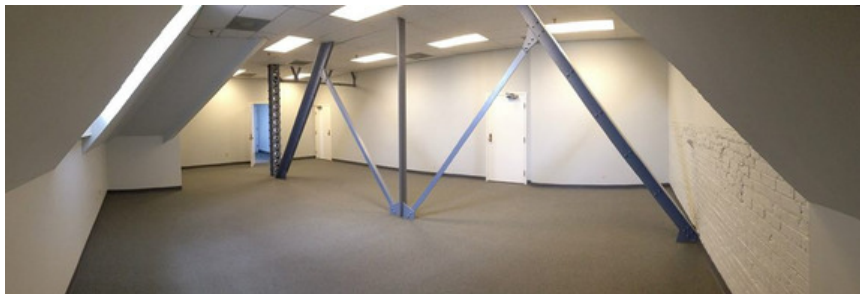

AVAILABLE FOR SUBLEASE

HISTORIC CUSTOMS HOUSE OFFICE SUITE

SPACE DETAILS:

- Downtown - 701 Broadway, Suite 412, Nashville, TN 37203
- 1,158 SF Open Office Creative Studio with 1 Private Room
- Only \$1,500 / Month
- Lease Thru August 2017
- Secure Access
- On Site Downtown Nashville Parking for \$100 / month
- Existing Office Furniture Included!